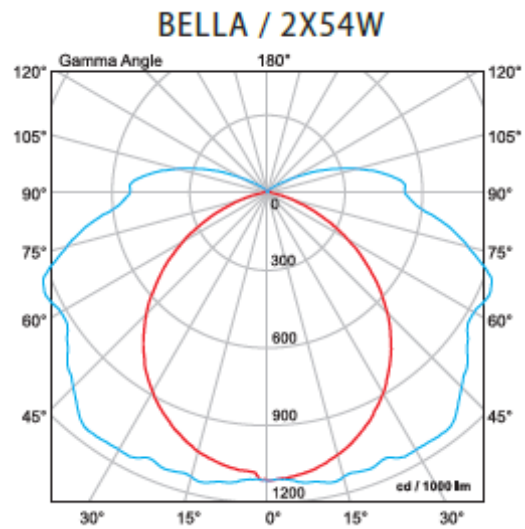

Luminous distribution curves

Energy efficiency

ELMARK lighting

9BE114; 9BE214
9BE128; 9BE228
9BE135; 9BE235

This lighting fixture is compatible with lamps from energy classes.

874/2012

ELMARK lighting

9BE149; 9BE249
9BE154; 9BE254

This lighting fixture is compatible with lamps from energy classes.

874/2012