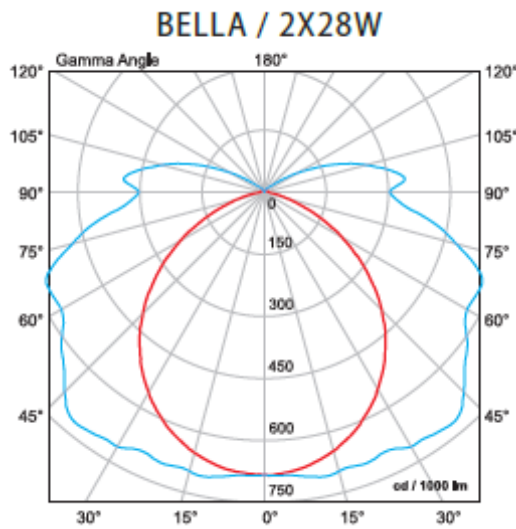

Luminous distribution curves

Energy efficiency

ELMARK lighting

9BE114; 9BE214
9BE128; 9BE228
9BE135; 9BE235

This lighting fixture is compatible with lamps from energy classes.

874/2012

ELMARK lighting

9BE149; 9BE249
9BE154; 9BE254

This lighting fixture is compatible with lamps from energy classes.

874/2012