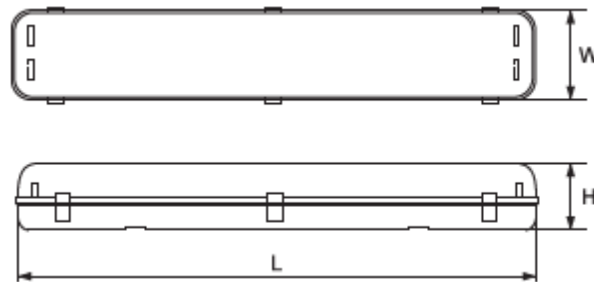

TECHNICAL SPECIFICATION

Waterproof fluorescent fixture - BELLA T5

Technical data

- Nominal voltage: 230V/50-60Hz
- Fluorescent tube type (not included in the commercial kit): T5/G5
- Power supply: Electronic control gear
- Product colour: Grey
- Body: Polycarbonate (PC)
- Reflector: White powder coated sheet steel
- Diffuser: Ribbed polycarbonate (PC)
- Clips: Polycarbonate (PC)
- Installation: Surface mounting
- Dimmable: No
- Lampholder designation: G5
- Type of connection: Terminal, 3-pole, max. 2,5 mm²
- Protection against dust and humidity: IP65
- Protection against electric shock : I
- Surface requirements: Class F

Variants and dimensions

Watt	Colour body	Size (mm)			Ballast	Catalogue number	Packing (pcs)
		Length	Width	Height			
1X14W	grey	670	74	80	electronic	9BE114	12
2X14W	grey	670	106	80	electronic	9BE214	9
1X28W	grey	1210	64	85	electronic	9BE128	9
2X28W	grey	1210	104	85	electronic	9BE228	6
1X35W	grey	1510	74	80	electronic	9BE135	12
2X35W	grey	1510	106	80	electronic	9BE235	8
1X49W	grey	1510	74	80	electronic	9BE149	12
2X49W	grey	1510	106	80	electronic	9BE249	8
1X54W	grey	1210	64	95	electronic	9BE154	9
1X54W	grey	1210	104	95	electronic	9BE254	6